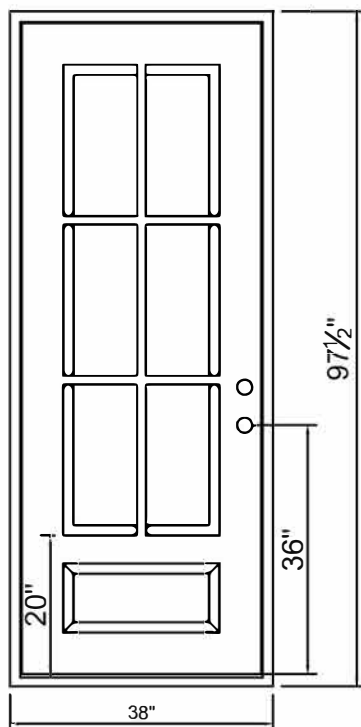

IRON DOORS READY TO INSTALL

TAYLOR