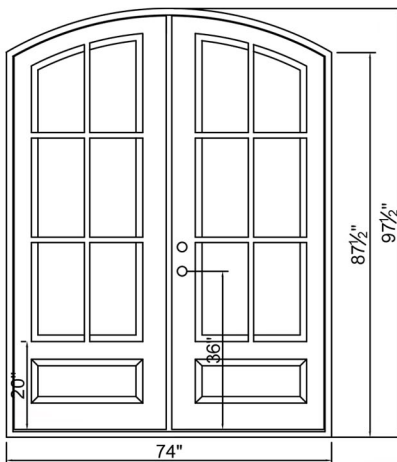

IRON DOORS READY TO INSTALL

DENISON

SCHERTZ

TAYLOR