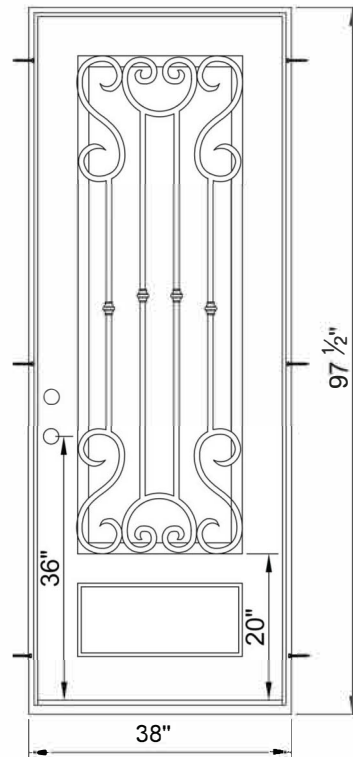

IRON DOORS READY TO INSTALL

DENTON