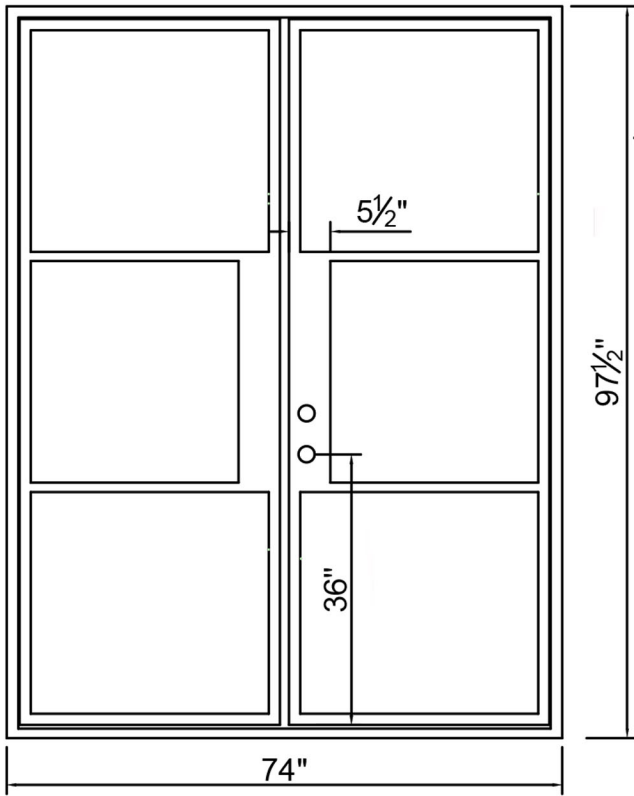

IRON DOORS READY TO INSTALL