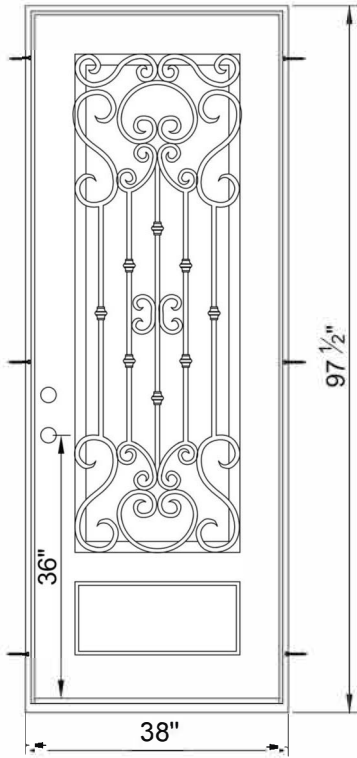

UNIT SIZES AVAILABLE

3080 • 38"x 97.5"

4 1/2", 6", or 8" JAMB

SQUARE AND EYEBROW TOP
RIGHT HAND OR LEFT HAND INSWING

FINISH COLORS

BLACK

COPPER

GLASS OPTIONS

AQUATEX

FLEMISH

CLEAR

- OPERABLE GLASS (FIXED GLASS-MODERN)
- 2" FIXED THRESHOLD
- DOUBLE BORE 5 1/2" CTC 2 3/8" BACKSET
- 1 1/2" or 1 1/4" PROFILES AVAILABLE-MODERN

IRON DOORS READY TO INSTALL

DENISON

SCHERTZ

HAMDEN

OIL RUBBED BRONZE

JET BLACK

READY TO INSTALL DOORS

UNIT SIZES AVAILABLE

6080 • 74" X 97 1/2"

4 1/2", 6", OR 8" JAMB

SQUARE AND EYEBROW TOP
RIGHT HAND OR LEFT HAND INSWING