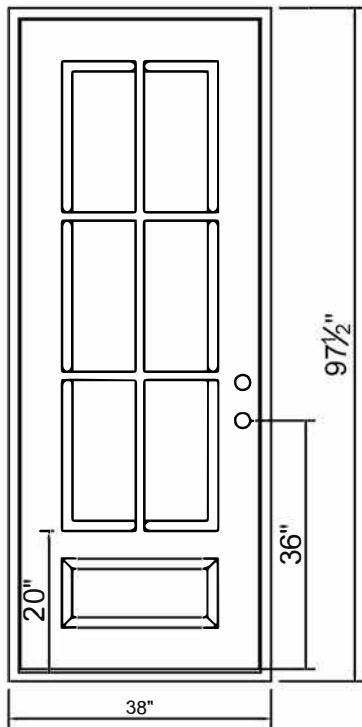

UNIT SIZES AVAILABLE

3080 • 38"x 97.5"

4 1/2", 6", or 8" JAMB

SQUARE AND EYEBROW TOP
RIGHT HAND OR LEFT HAND INSWING

FINISH COLORS

BLACK

COPPER

GLASS OPTIONS

AQUATEX

FLEMISH

CLEAR

- OPERABLE GLASS (FIXED GLASS-MODERN)
- 2" FIXED THRESHOLD
- DOUBLE BORE 5 1/2" CTC 2 3/8" BACKSET
- 1 1/2" or 1 1/4" PROFILES AVAILABLE-MODERN

IRON DOORS READY TO INSTALL

DENISON

SCHERTZ

HAMDEN

OIL RUBBED BRONZE

JET BLACK

READY TO INSTALL DOORS

UNIT SIZES AVAILABLE

6080 • 74" X 97 1/2"

4 1/2", 6", OR 8" JAMB

SQUARE AND EYEBROW TOP
RIGHT HAND OR LEFT HAND INSWING