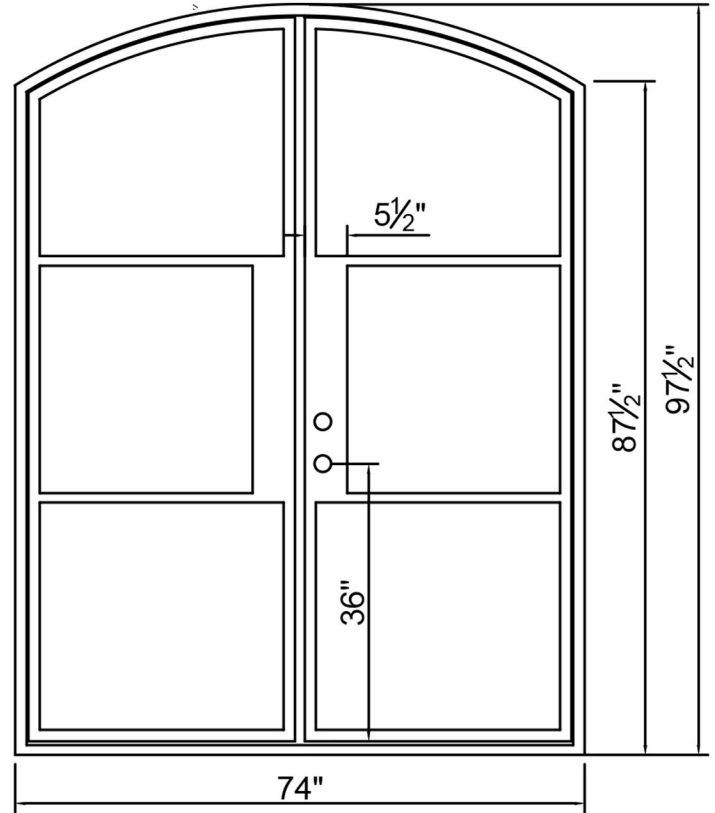

IRON DOORS READY TO INSTALL