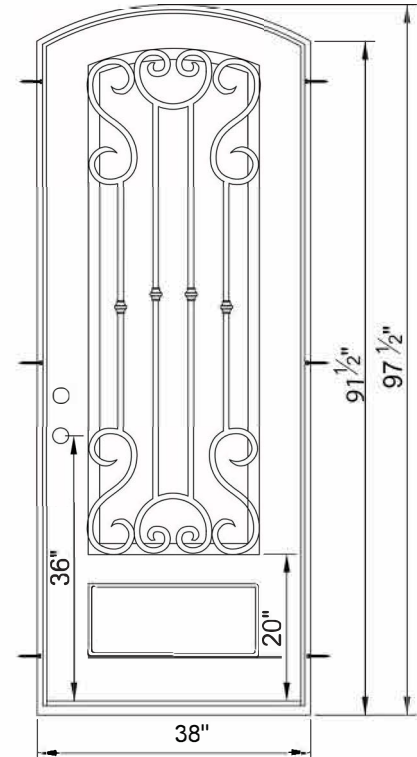

IRON DOORS READY TO INSTALL

DENTON