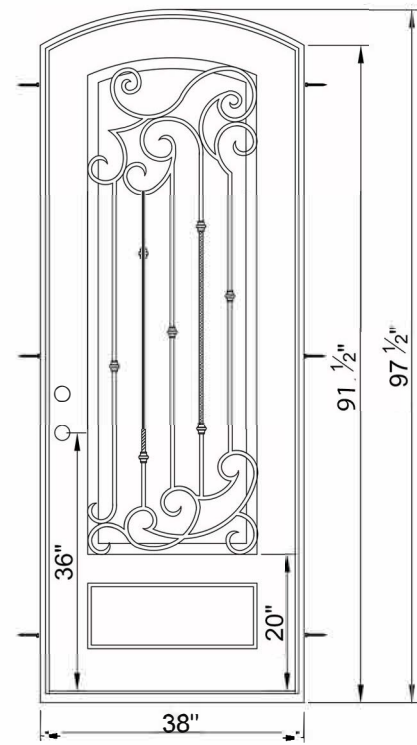

UNIT SIZES AVAILABLE

3080 • 38"x 97.5"

4 1/2", 6", or 8" JAMB

SQUARE AND EYEBROW TOP
RIGHT HAND OR LEFT HAND INSWING

FINISH COLORS

BLACK

COPPER

GLASS OPTIONS

AQUATEX

FLEMISH

CLEAR

- OPERABLE GLASS (FIXED GLASS-MODERN)
- 2" FIXED THRESHOLD
- DOUBLE BORE 5 1/2" CTC 2 3/8" BACKSET
- 1 1/2" or 1 1/4" PROFILES AVAILABLE-MODERN

IRON DOORS READY TO INSTALL

DENISON

SCHERTZ

HAMDEN

OIL RUBBED BRONZE

JET BLACK

READY TO INSTALL DOORS

UNIT SIZES AVAILABLE

6080 • 74" X 97 1/2"

4 1/2", 6", OR 8" JAMB

SQUARE AND EYEBROW TOP
RIGHT HAND OR LEFT HAND INSWING