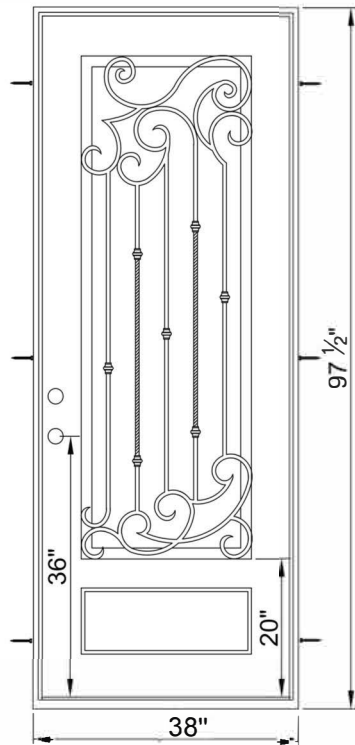

UNIT SIZES AVAILABLE

3080 • 38"x 97.5"

4 1/2", 6", or 8" JAMB

SQUARE AND EYEBROW TOP
RIGHT HAND OR LEFT HAND INSWING

FINISH COLORS

BLACK

COPPER

GLASS OPTIONS

AQUATEX

FLEMISH

CLEAR

- OPERABLE GLASS (FIXED GLASS-MODERN)
- 2" FIXED THRESHOLD
- DOUBLE BORE 5 1/2" CTC 2 3/8" BACKSET
- 1 1/2" or 1 1/4" PROFILES AVAILABLE-MODERN

IRON DOORS READY TO INSTALL

DENISON

SCHERTZ

HAMDEN

OIL RUBBED BRONZE

JET BLACK

READY TO INSTALL DOORS

UNIT SIZES AVAILABLE

6080 • 74" X 97 1/2"

4 1/2", 6", OR 8" JAMB

SQUARE AND EYEBROW TOP
RIGHT HAND OR LEFT HAND INSWING