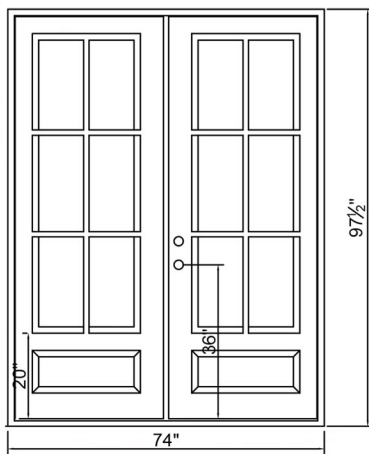

IRON DOORS READY TO INSTALL

DENISON

SCHERTZ

TAYLOR