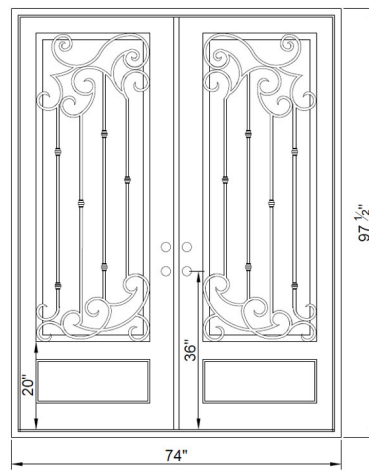

IRON DOORS READY TO INSTALL

DENISON

SCHERTZ