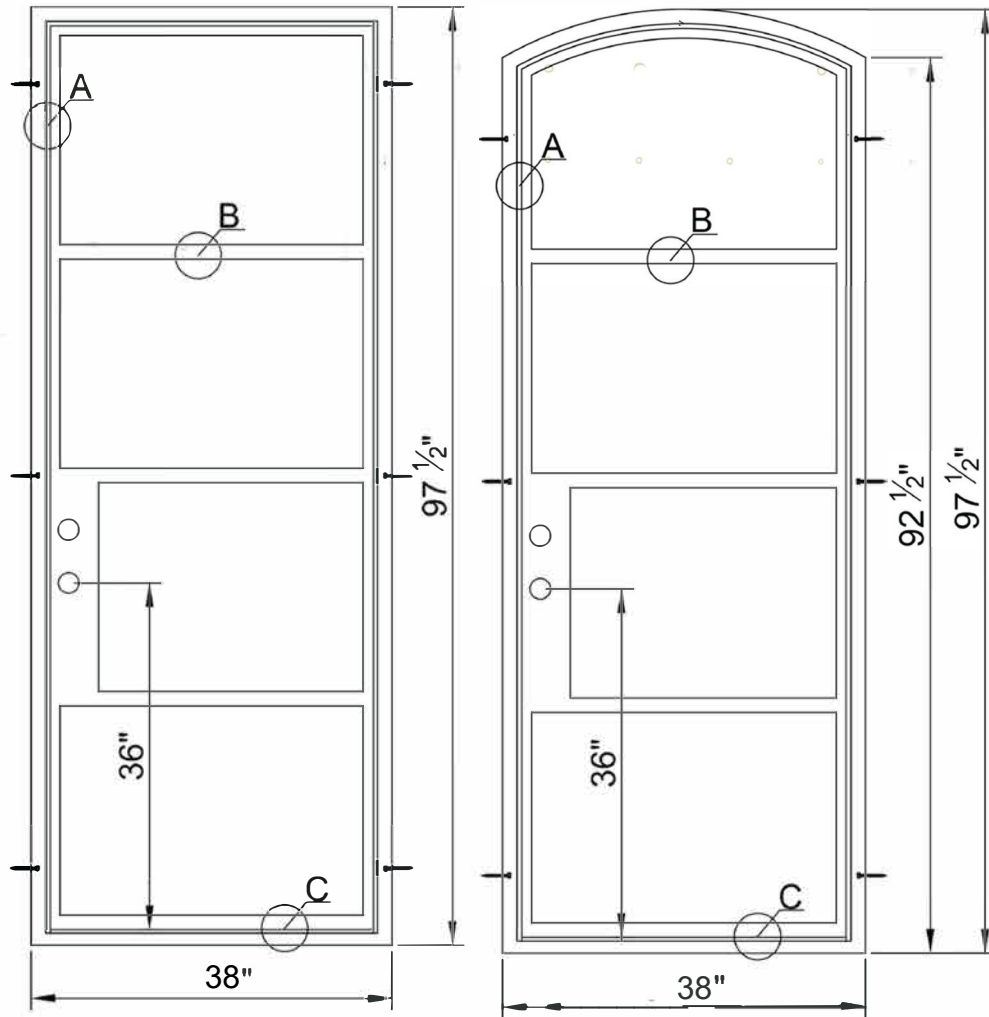

IRON DOORS READY TO INSTALL