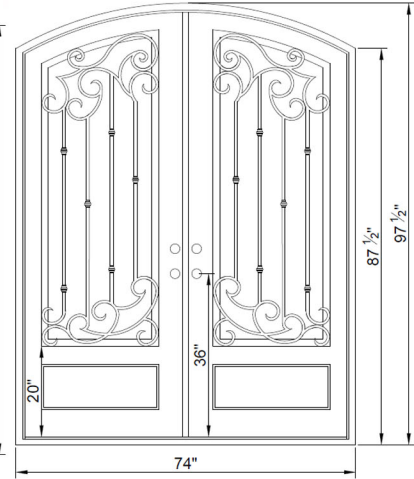

UNIT SIZES AVAILABLE

3080 • 38"x 97.5"

4 1/2", 6", or 8" JAMB

SQUARE AND EYEBROW TOP
RIGHT HAND OR LEFT HAND INSWING

FINISH COLORS

BLACK

COPPER

GLASS OPTIONS

HAMDEN

OIL RUBBED BRONZE

JET BLACK

READY TO INSTALL DOORS

UNIT SIZES AVAILABLE

6080 • 74" X 97 1/2"

4 1/2", 6", OR 8" JAMB

SQUARE AND EYEBROW TOP
RIGHT HAND OR LEFT HAND INSWING

IRON DOORS READY TO INSTALL

DENISON

SCHERTZ

TAYLOR

DENTON

IRON DOORS READY TO INSTALL

MODERN DETAILS