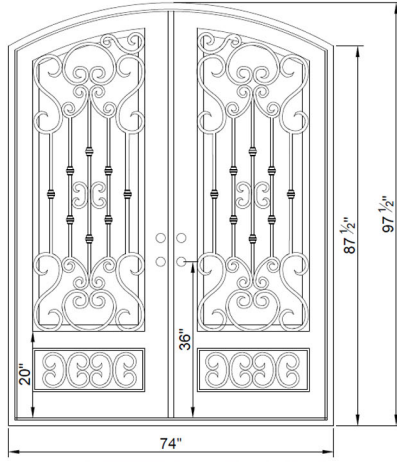

IRON DOORS READY TO INSTALL

DENISON

SCHERTZ