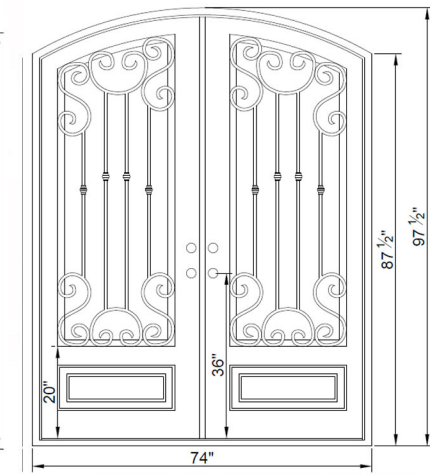

UNIT SIZES AVAILABLE

3080 • 38"x 97.5"

4 1/2", 6", or 8" JAMB

SQUARE AND EYEBROW TOP
RIGHT HAND OR LEFT HAND INSWING

FINISH COLORS

BLACK

COPPER

GLASS OPTIONS

HAMDEN

OIL RUBBED BRONZE

JET BLACK

READY TO INSTALL DOORS

UNIT SIZES AVAILABLE

6080 • 74" X 97 1/2"

4 1/2", 6", OR 8" JAMB

SQUARE AND EYEBROW TOP
RIGHT HAND OR LEFT HAND INSWING

IRON DOORS READY TO INSTALL

DENISON

SCHERTZ

TAYLOR

DENTON

IRON DOORS READY TO INSTALL

MODERN DETAILS