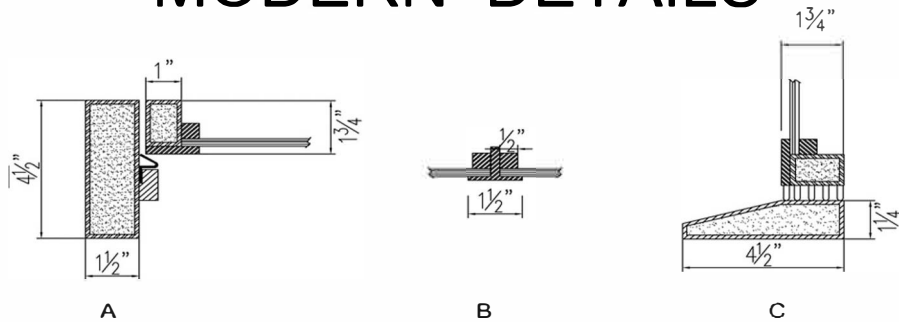

MODERN DETAILS