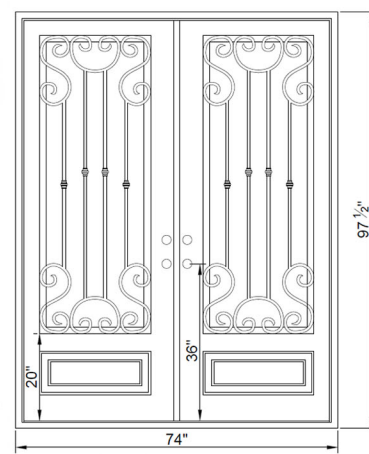

UNIT SIZES AVAILABLE

3080 • 38"x 97.5"

4 1/2", 6", or 8" JAMB

SQUARE AND EYEBROW TOP
RIGHT HAND OR LEFT HAND INSWING

FINISH COLORS

BLACK

COPPER

GLASS OPTIONS

HAMDEN

OIL RUBBED BRONZE

JET BLACK

READY TO INSTALL DOORS

UNIT SIZES AVAILABLE

6080 • 74" X 97 1/2"

4 1/2", 6", OR 8" JAMB

SQUARE AND EYEBROW TOP
RIGHT HAND OR LEFT HAND INSWING

IRON DOORS READY TO INSTALL

DENISON

SCHERTZ

TAYLOR

DENTON

IRON DOORS READY TO INSTALL

MODERN DETAILS