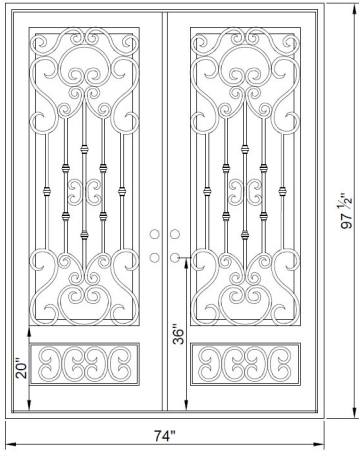

IRON DOORS READY TO INSTALL

DENISON