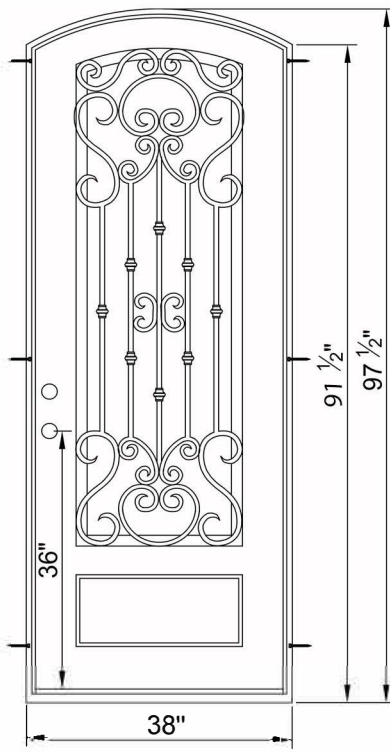

UNIT SIZES AVAILABLE

3080 • 38"x 97.5"

4 1/2", 6", or 8" JAMB

SQUARE AND EYEBROW TOP
RIGHT HAND OR LEFT HAND INSWING

FINISH COLORS

BLACK

COPPER

GLASS OPTIONS

AQUATEX

FLEMISH

CLEAR

- OPERABLE GLASS (FIXED GLASS-MODERN)
- 2" FIXED THRESHOLD
- DOUBLE BORE 5 1/2" CTC 2 3/8" BACKSET
- 1 1/2" or 1 1/4" PROFILES AVAILABLE-MODERN

IRON DOORS READY TO INSTALL

DENISON

SCHERTZ

HAMDEN

OIL RUBBED BRONZE

JET BLACK

READY TO INSTALL DOORS

UNIT SIZES AVAILABLE

6080 • 74" X 97 1/2"

4 1/2", 6", OR 8" JAMB

SQUARE AND EYEBROW TOP
RIGHT HAND OR LEFT HAND INSWING